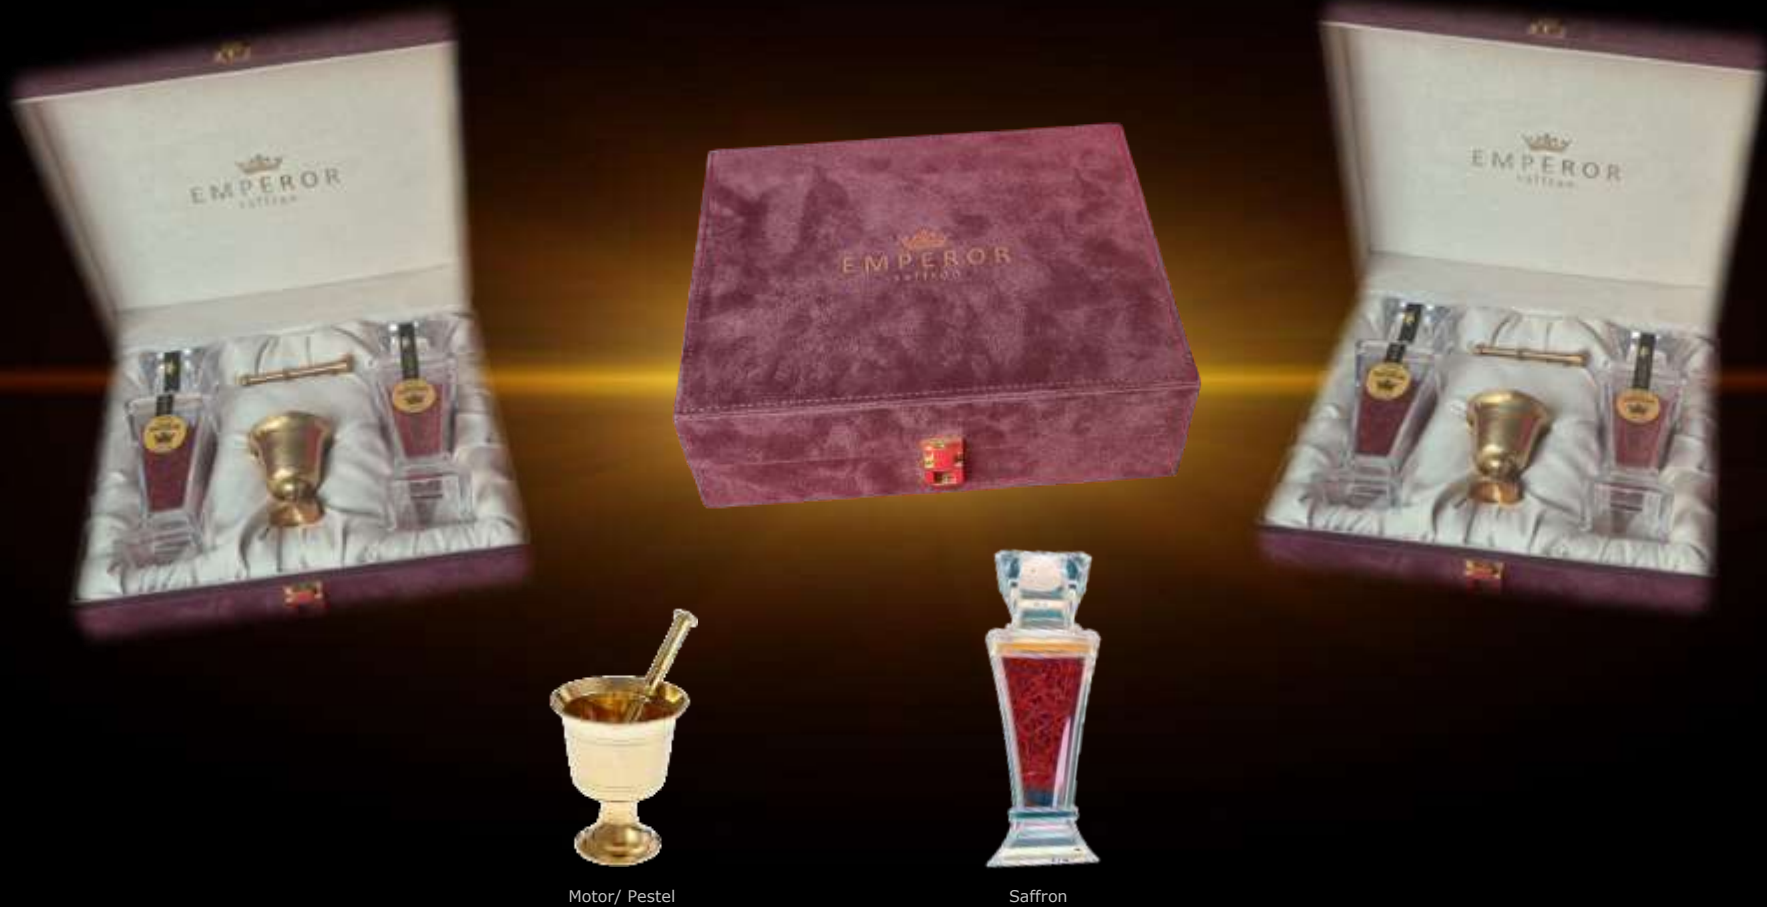

Motor/ Pestel

Saffron

Description:	Purple Suede	Item Code	D22 007
Gift Box:	Dimensions: 25cm L X 20cm W X 8cm H	Saffron Type	Super Negin
	Material: External: Purple Suede	Saffron QTY	10g
	Internal: Beige Velvet		
Items in box	Acrylic Jar	2 pc (Saffron)	Price (10g): 475/-
	Brass Mortar + Brass Pestle (L)	1 pc	Aed.